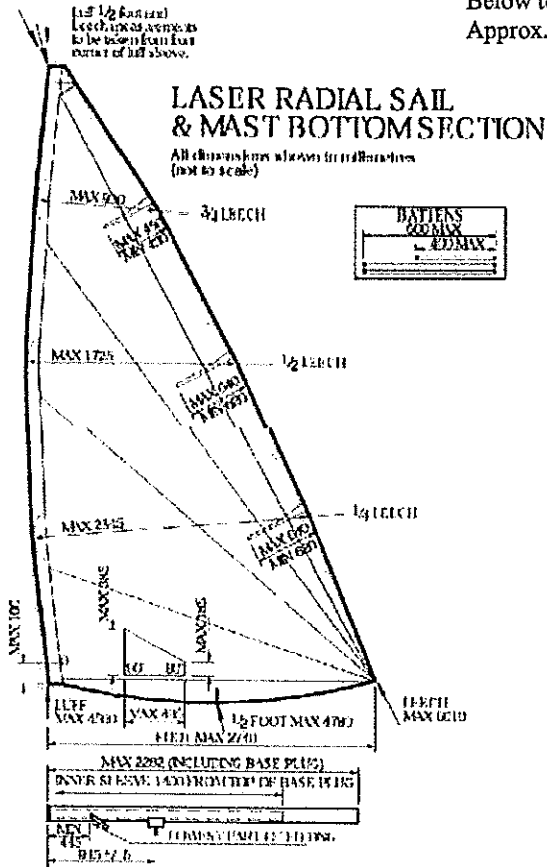

# Sail Recall Numbers Location Diagram and US SAILING Stern Sticker placement

Parallel to top batten.  
 Above top batten on starboard side of sail.  
 Below top batten on port side of sail.  
 Approx. 2-in from leech.

**US SAILING Sticker**  
 On the starboard side at the same level and just aft of the Laser logo